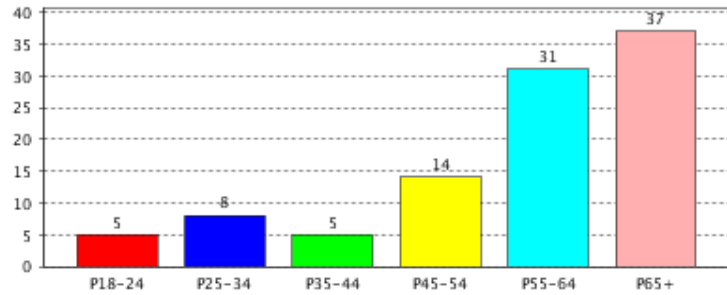

Instant Qualitative Profile

Radio Stations : KKYX-AM

SAN ANTONIO - Metro

SCARBOROUGH R2 2009: AUG08-JUL09

Adults 18+

Gender

Age

Employment Status