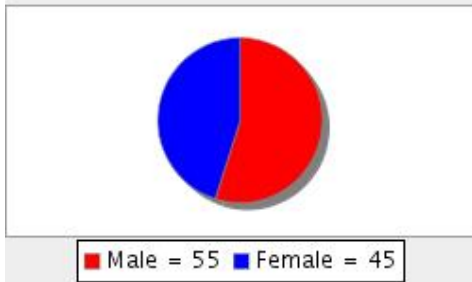

Instant Qualitative Profile

Radio Stations : KKYX-AM

SAN ANTONIO - Metro

SCARBOROUGH R2 2009: AUG08-JUL09

Adults 18+

Gender

Age

Employment Status