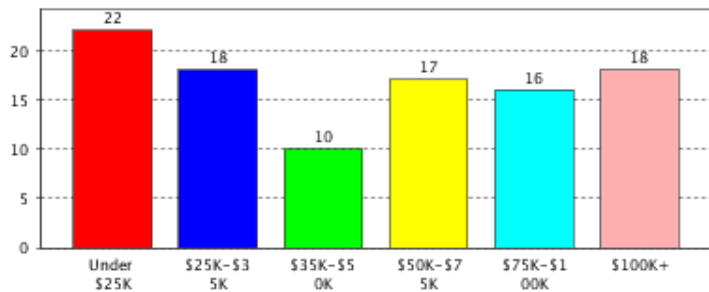

Household Income

Occupation

Management, Business and Financial Operations	14
Professional and Related Occupations	7
Service	8
Sales and Office	8
Construction, Extraction and Maintenance	3
Production, Transportation and Material Moving	7
Military Specific	0
White Collar	28
Blue Collar	18